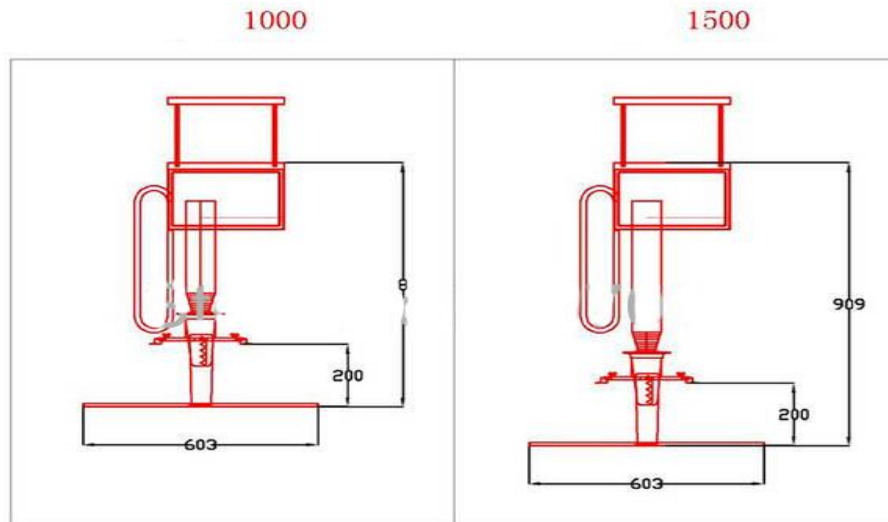

## PRODUCT OVERVIEW

**Anchor Projector Lift TR-1000, Load capacity 20kg, Running Distance 1000mm**

- Voltage : 100v-250v
- Motorized: Yes
- Running distance: 1000mm and 1500mm
- Control way: Remote control center control
- Customized: Customized bamboo projector lift