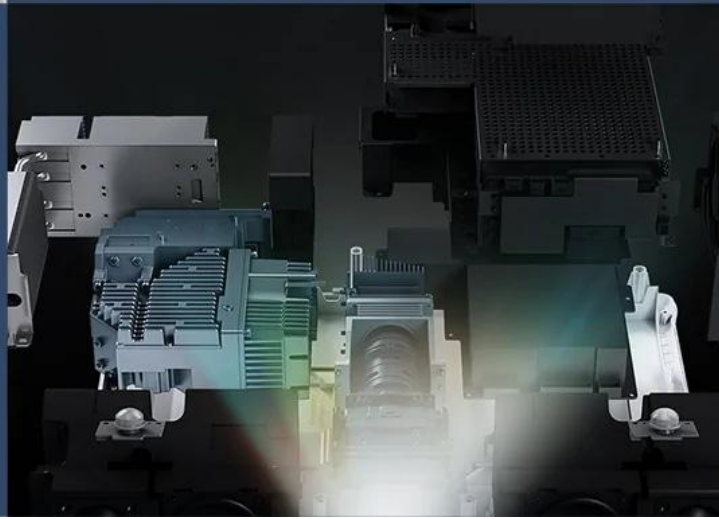

20000+ Light Source Lifespan

Watch 6 hours a day,
can be used for more than 9 years.

8-point Trapezoidal Correction

Adjust and compensate the image by chips and algorithms, get squared display simply and quickly.