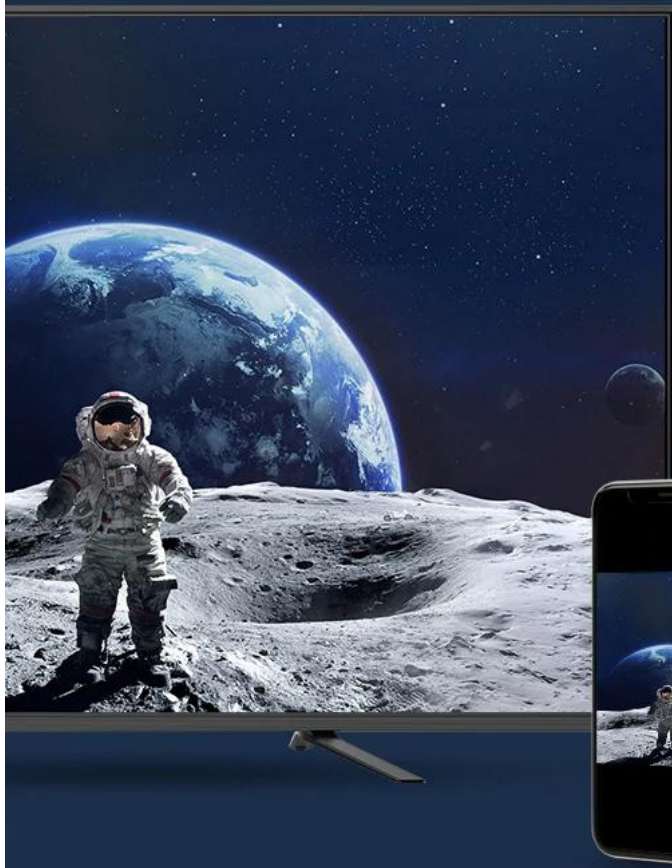

Equipped with a **0.233:1** ultra-short projection lens, A300 can be positioned 14cm to 50cm away from the screen. You can put it on a TV cabinet and enjoy the cinema in your living room.

14-50cm
Projecting Distance

80-150"
Projecting Size

Built-in Stereo Speaker, Wonderful 3D Audio

Cinema-like sound effects, no matter it's a fierce fight or the whistle of the wind, all create an immersive experience for you. It can also be used as a Bluetooth speaker.

Dual Full Frequency + Dual High Frequency

Smart MIUI, Enjoy the Wireless Screen Mirroring & Numerous Movies

Numerous Apps, Movies & TV Shows

Hulu, Netflix, Youtube, etc,
great cable TV alternative.

One-click Wireless Screen Mirroring