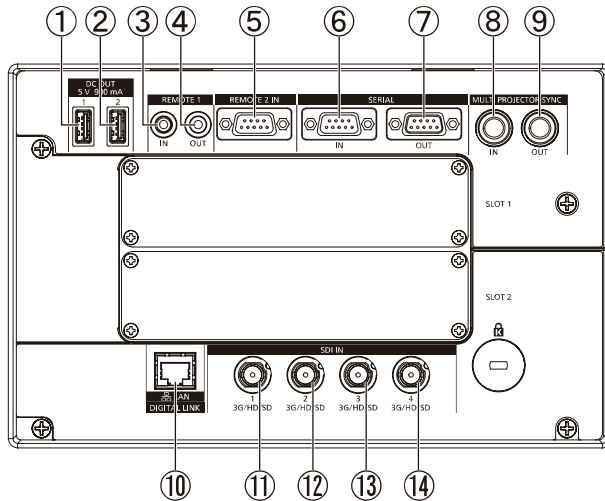

Optional accessories

Zoom lens (1.00-1.18:1)	ET-D75LE6/ET-D3LEW60	Zoom lens (1.39-1.79:1)	ET-D75LE10
Zoom lens (1.35-1.84:1)	ET-D3LEW10	Zoom lens (1.79-2.59:1)	ET-D75LE20/ET-D3LES20
Zoom lens (2.58-5.00:1)	ET-D75LE30	Zoom lens (2.57-5.00:1)	ET-D3LET30*1
Zoom lens (4.95-7.91:1)	ET-D75LE40	Zoom lens (7.87-14.8:1)	ET-D75LE8/ET-D3LET80
Zoom lens (4.94-7.94:1)	ET-D3LET40*1	Fixed-focus lens (0.746:1)	ET-D75LE50/ET-D3LEW50
Fixed-focus lens (0.390:1)	ET-D75LE95	Optional Fisheye Lens	ET-D3LEF70
Ceiling Mount Bracket (for High ceilings)	ET-PKD520H	Ceiling Mount Bracket (for Low ceilings)	ET-PKD520S
Ceiling Mount Bracket (Projector Mount Bracket)	ET-PKD520B	Frame	ET-PFD510
Lens Fixed Attachment	ET-PLF10	Stepping Motor kit	ET-D75MKS10*2
Upgrade kit	ET-UK20	Auto Screen Adjustment Upgrade Kit	ET-CUK10
Auto Screen Adjustment Upgrade Kit (PC)	ET-CUK10P	Digital Interface Box	ET-YFB100G
DIGITAL LINK switcher	ET-YFB200G	DVI-D input signal board	ET-MDNDV10
HDMI input signal board	ET-MDNHM10	3G-SDI input signal board	TY-TBN03G*2
12G-SDI signal board	ET-MDN12G10	Interface Board for DisplayPort 2 input	ET-MDNDP10*2

Early Warning Software (ET-SWA100*) *The symbol at the end of the part number will vary depending on the type of license.

*1 For more information, please see the specification sheet of lens.

*2 Please update to the latest firmware.

Dimensions

unit : mm (inch)
NOTE: This illustration is not drawn to scale.

Terminals

- 1 DC 1 output
- 2 DC 2 output
- 3 Remote 1 input
- 4 Remote 1 output
- 5 Remote 2 input
- 6 Serial input
- 7 Serial output
- 8 MULTI PROJECTOR SYNC IN
- 9 MULTI PROJECTOR SYNC OUT
- 10 LAN/DIGITAL LINK connector
- 11 SDI IN 1
- 12 SDI IN 2
- 13 SDI IN 3
- 14 SDI IN 4