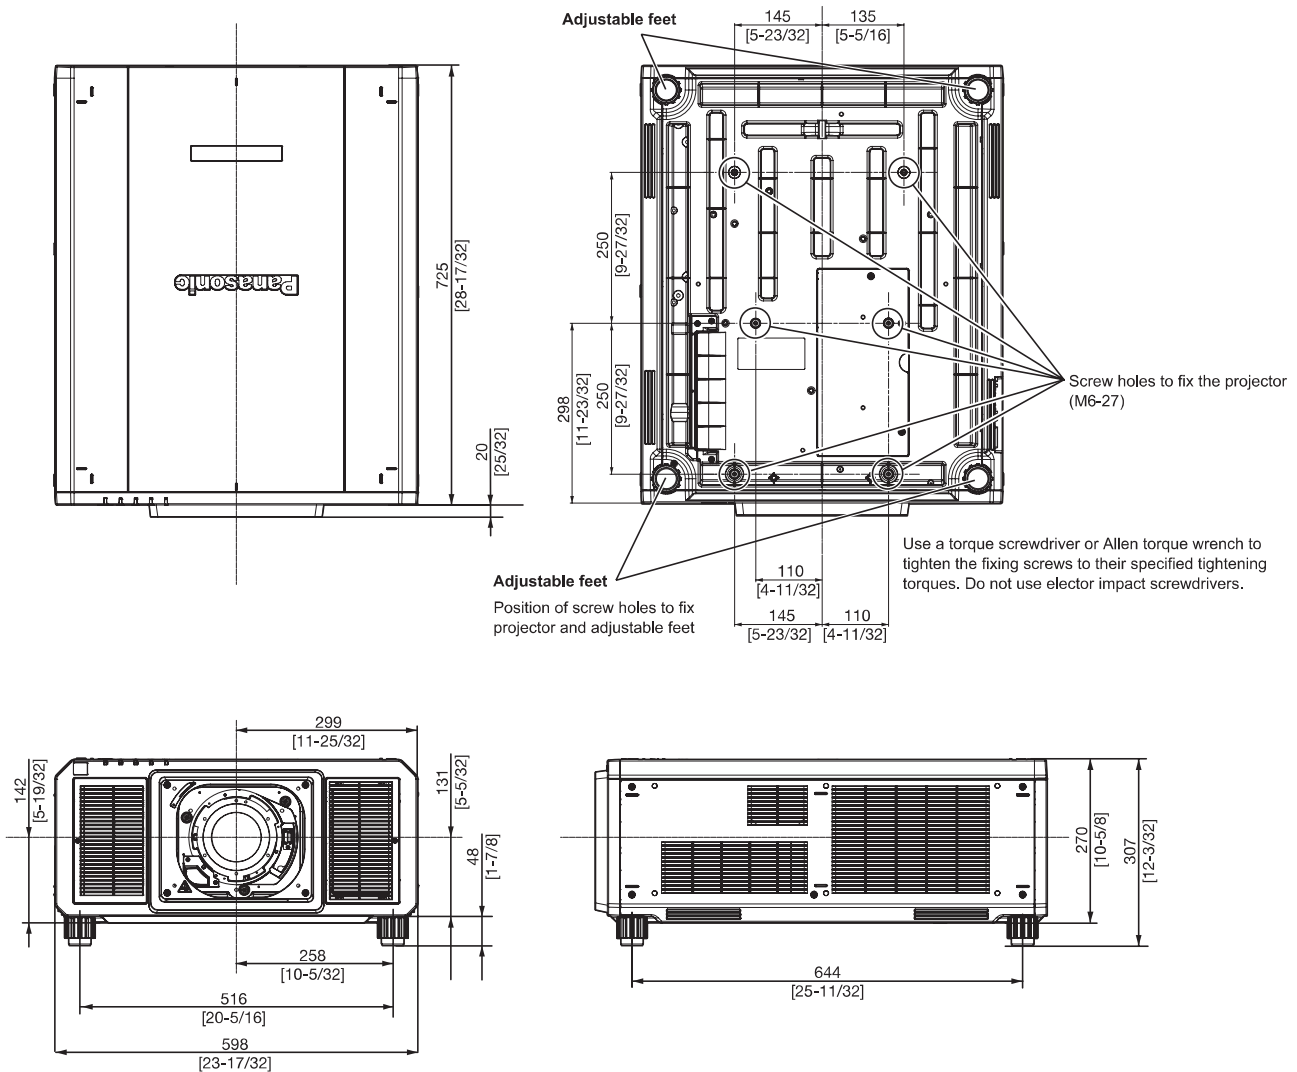

Optional accessories

Zoom lens (1.00-1.18:1)	ET-D75LE6/ET-D3LEW60	Zoom lens (1.39-1.79:1)	ET-D75LE10
Zoom lens (1.35-1.84:1)	ET-D3LEW10	Zoom lens (1.79-2.59:1)	ET-D75LE20/ET-D3LES20
Zoom lens (2.58-5.00:1)	ET-D75LE30	Zoom lens (2.57-5.00:1)	ET-D3LET30*1
Zoom lens (4.95-7.91:1)	ET-D75LE40	Zoom lens (7.87-14.8:1)	ET-D75LE8/ET-D3LET80
Zoom lens (4.94-7.94:1)	ET-D3LET40*1	Fixed-focus lens (0.746:1)	ET-D75LE50/ET-D3LEW50
Fixed-focus lens (0.390:1)	ET-D75LE95	Optional Fisheye Lens	ET-D3LEF70
Ceiling Mount Bracket (for High ceilings)	ET-PKD520H	Ceiling Mount Bracket (for Low ceilings)	ET-PKD520S
Ceiling Mount Bracket (Projector Mount Bracket)	ET-PKD520B	Frame	ET-PFD510
Lens Fixed Attachment	ET-PLF10	Stepping Motor kit	ET-D75MKS10*2
Upgrade kit	ET-UK20	Auto Screen Adjustment Upgrade Kit	ET-CUK10
Auto Screen Adjustment Upgrade Kit (PC)	ET-CUK10P	Digital Interface Box	ET-YFB100G
DIGITAL LINK switcher	ET-YFB200G	DVI-D input signal board	ET-MDNDV10
HDMI input signal board	ET-MDNHM10	3G-SDI input signal board	TY-TBN03G*2
12G-SDI signal board	ET-MDN12G10	Interface Board for DisplayPort 2 input	ET-MDNDP10*2

Dimensions

unit : mm (inch)
NOTE: This illustration is not drawn to scale.

Terminals

- 1 DC 1 output
- 2 DC 2 output
- 3 Remote 1 input
- 4 Remote 1 output
- 5 Remote 2 input
- 6 Serial input
- 7 Serial output
- 8 MULTI PROJECTOR SYNC IN
- 9 MULTI PROJECTOR SYNC OUT
- 10 LAN/DIGITAL LINK connector
- 11 SDI IN 1
- 12 SDI IN 2
- 13 SDI IN 3
- 14 SDI IN 4