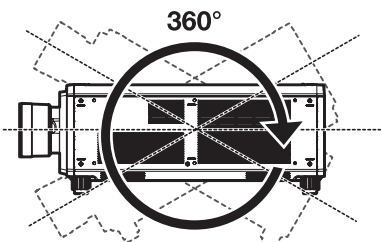

ET-D75LE95

ET-D75LE90

NOTE: Because the ET-D3LEW50 is a fixed short-throw lens, the lens shift function cannot be used with it.

Installable angle

Install the projector at an angle within the range shown below.

FULL 360-degree projection

Vertical 360-deg.

Horizontal 360-deg.

**Tilting 360-deg.
(V&H combination)**

Notes on projector placement and operation

- Prevent hot and cool air from the air conditioning system to blow directly to the ventilation ports (intake and exhaust) of the projector.