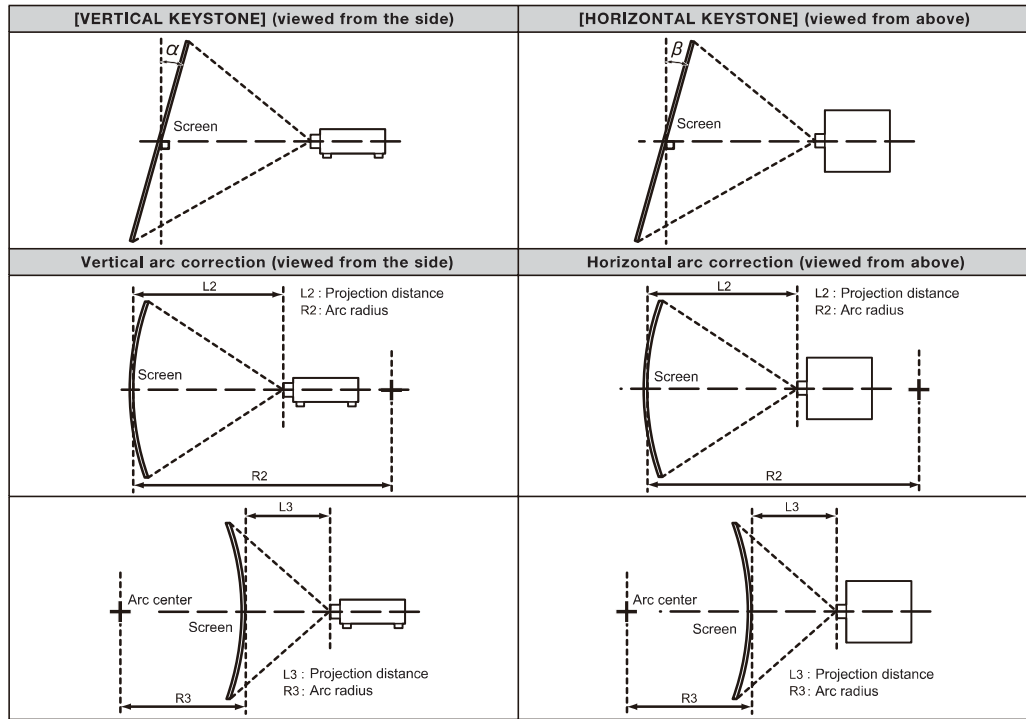

When using the optional Upgrade Kit (Model No.: ET-UK20)

Projection lens Model No.	Only [KEYSTONE] used*		[KEYSTONE] and [CURVED] used together				Only [CURVED] used	
	Vertical keystone correction angle α (°)	Horizontal keystone correction angle β (°)	Vertical keystone correction angle α (°)	Horizontal keystone correction angle β (°)	Min. value of R2/L2	Min. value of 3/L3	Min. value of R2/L2	Min. value of R3/L3
ET-D75LE6/ET-D3LEW60	± 28	± 15	± 10	± 10	1.2	3.0	0.7	1.7
ET-D75LE8/ET-D3LET80	± 45	± 40	± 20	± 15	0.2	0.3	0.1	0.2
ET-D3LEW10	± 40	± 40	± 20	± 15	0.9	2.0	0.5	1.1
ET-D75LE10	± 40	± 40	± 20	± 15	0.9	2.0	0.5	1.1
ET-D75LE20/ET-D3LES20	± 40	± 40	± 20	± 15	0.7	1.3	0.4	0.7
ET-D75LE30	± 45	± 40	± 20	± 15	0.5	0.9	0.3	0.5
ET-D75LE40	± 45	± 40	± 20	± 15	0.3	0.5	0.2	0.3
ET-D3LEW50	± 22	± 15	± 8	± 8	1.5	3.7	0.9	2.2
ET-D75LE95*	+5 / -0	0	-	-	-	-	-	-

Installation Ceiling/floor, front /rear, free 360-degree installation

Terminals

SDI IN 1 BNC × 1
SD-SDI signal SMPTE ST 259 compliant
HD-SDI signal SMPTE ST 292 compliant
3G-SDI signal SMPTE ST 424, 425-2 compliant
Dual link HD-SDI (Link A) signal SMPTE ST 372 compliant
Dual link 3G-SDI (Link 1) signal SMPTE ST 425-3 compliant
Quad-link HD-SDI (Link 1) signal
Quad-link 3G-SDI (Link 1) signal SMPTE ST 425-5 compliant

SDI IN 2 BNC × 1
SD-SDI signal SMPTE ST 259 compliant
HD-SDI signal SMPTE ST 292 compliant
3G-SDI signal SMPTE ST 424, 425-2 compliant
Dual link HD-SDI (Link B) signal SMPTE ST 372 compliant
Dual link 3G-SDI (Link 2) signal SMPTE ST 425-3 compliant
Quad-link HD-SDI (Link 2) signal
Quad-link 3G-SDI (Link 2) signal SMPTE ST 425-5 compliant