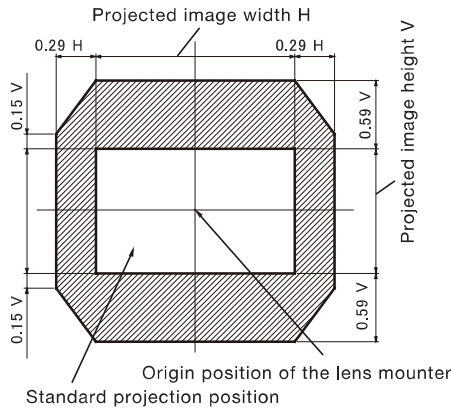

Shift range

Optical axis shift function allows to shift the position of a projected image as shown below.

**ET-D3LET80, ET-D3LEW10, ET-D3LES20,
ET-D75LE8, ET-D75LE10, ET-D75LE20,
ET-D75LE30, ET-D75LE40**

ET-D3LEW60, ET-D75LE6