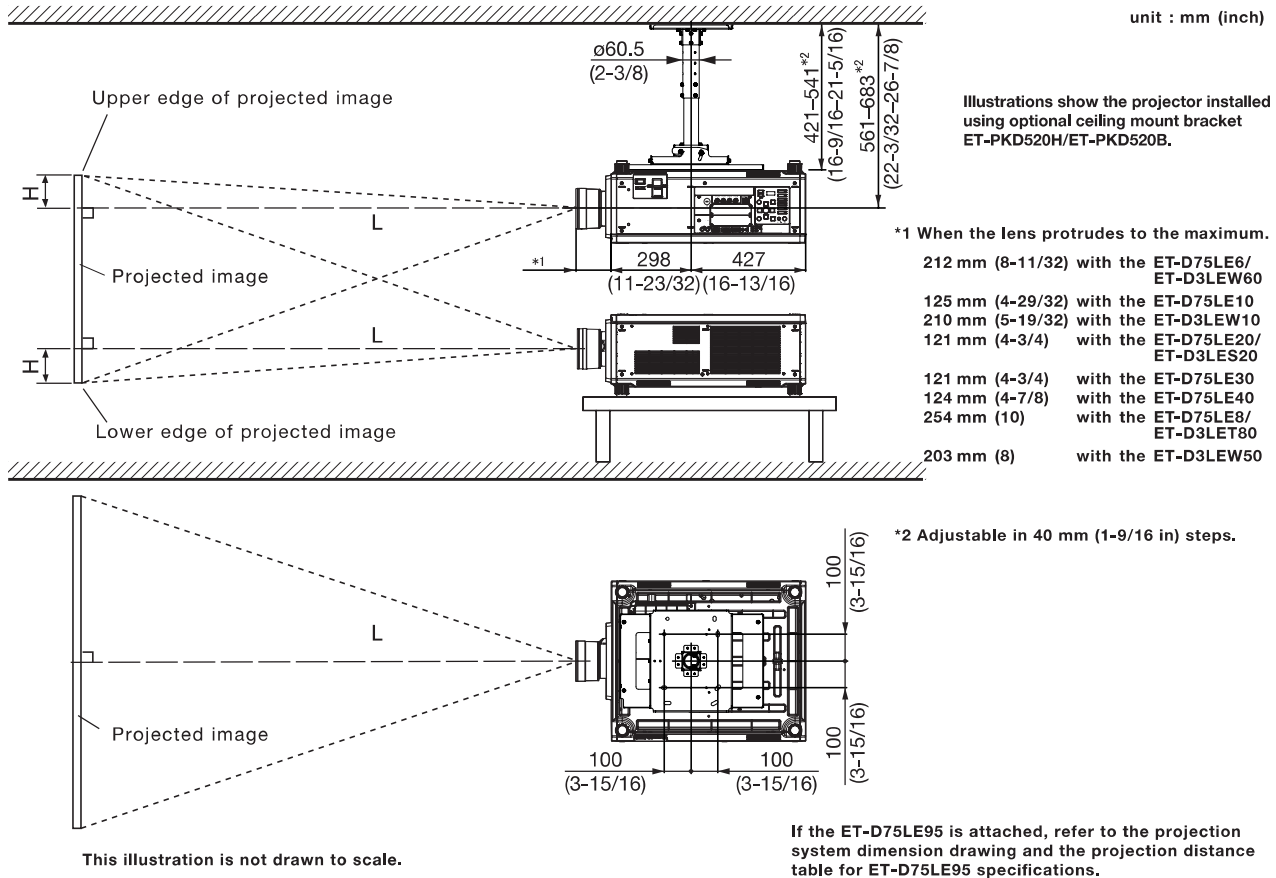

Standard setting-up position

Caution:

- All construction work should be done by a qualified technician.

Projection distance for 16:10 aspect ratio screen

(ET-D75LE6//D3LEW60//D3LEW10/D75LE10/D75LE20//D3LES20/D75LE30/D75LE40/D75LE8//D3LET80/D3LEW50)

Unit: meters

Screen size (diagonal)	Distance to screen (L)														Height from the edge of screen to center of lens (H)						
	Zoom														Fixed-focus						
	ET-D75LE6/ ET-D3LEW60 Zoom lens		ET-D3LEW10 Zoom lens		ET-D75LE10 Zoom lens		ET-D75LE20/ ET-D3LES20 Zoom lens		ET-D75LE30 Zoom lens		ET-D75LE40 Zoom lens		ET-D75LE8/ ET-D3LET80 Zoom lens		ET-D3LEW50 Fixed-focus lens		Zoom lenses Except ET-D75LE6/ ET-D3LEW60		ET-D75LE6/ ET-D3LEW60	Fixed- focus lens	
[m] / [in]		min.	max.	min.	max.	min.	max.	min.	max.	min.	max.	min.	max.	min.	max.	min.	max.	min.	max.	min.	max.
1.78 / 70	1.46	1.75	1.99	2.73	2.05	2.65	2.64	3.85	3.82	7.45	7.37	11.85	11.65	22.20	1.09	-0.08	-1.03	-0.06	-1.00	0.47	
2.03 / 80	1.68	2.01	2.28	3.14	2.35	3.04	3.03	4.41	4.38	8.54	8.45	13.56	13.37	25.42	1.25	-0.10	-1.17	-0.06	-1.14	0.54	
2.29 / 90	1.90	2.27	2.58	3.54	2.65	3.43	3.42	4.98	4.94	9.63	9.52	15.28	15.09	28.64	1.42	-0.11	-1.32	-0.07	-1.28	0.61	
2.54 / 100	2.11	2.53	2.88	3.95	2.96	3.83	3.81	5.54	5.51	10.72	10.60	16.99	16.81	31.86	1.58	-0.12	-1.47	-0.08	-1.43	0.67	
3.05 / 120	2.55	3.05	3.47	4.76	3.57	4.61	4.59	6.67	6.63	12.90	12.75	20.42	20.25	38.31	1.91	-0.15	-1.76	-0.10	-1.71	0.81	
3.81 / 150	3.20	3.83	4.36	5.97	4.48	5.79	5.76	8.37	8.32	16.17	15.98	25.57	25.41	47.97	2.41	-0.18	-2.20	-0.12	-2.14	1.01	
5.08 / 200	4.29	5.13	5.84	7.99	6.00	7.76	7.71	11.20	11.12	21.62	21.36	34.14	34.01	64.08	3.23	-0.24	-2.93	-0.16	-2.85	1.35	
6.35 / 250	5.37	6.43	7.32	10.02	7.52	9.73	9.65	14.03	13.93	27.07	26.74	42.72	42.61	80.19	4.06	-0.30	-3.67	-0.20	-3.57	1.68	
7.62 / 300	6.46	7.73	8.80	12.04	9.05	11.70	11.60	16.86	16.74	32.51	32.12	51.30	51.21	96.31	4.89	-0.36	-4.40	-0.24	-4.28	2.02	
8.89 / 350	7.54	9.03	10.28	14.07	10.57	13.66	13.55	19.69	19.55	37.96	37.50	59.87	59.81	112.42	5.71	-0.42	-5.14	-0.28	-4.99	2.36	
10.16 / 400	8.63	10.33	11.76	16.09	12.09	15.63	15.50	22.52	22.36	43.41	42.88	68.45	68.40	128.53	6.54	-0.48	-5.87	-0.32	-5.71	2.69	
12.70 / 500	10.80	12.93	14.73	20.14	15.13	19.56	19.39	28.18	27.98	54.31	53.63	85.60	85.60	160.75	8.19	-0.61	-7.34	-0.40	-7.13	3.37	
15.24 / 600	12.97	15.53	17.69	24.19	18.18	23.50	23.29	33.84	33.60	65.21	64.39	102.75	102.80	192.97	9.84	-0.73	-8.80	-0.48	-8.56	4.04	
25.40 / 1000	21.66	25.94	29.54	40.38	30.35	39.24	38.86	56.48	56.08	108.79	107.43	171.36	171.59	—	16.45	-1.21	-14.67	-0.81	-14.27	6.73	

Unit: feet