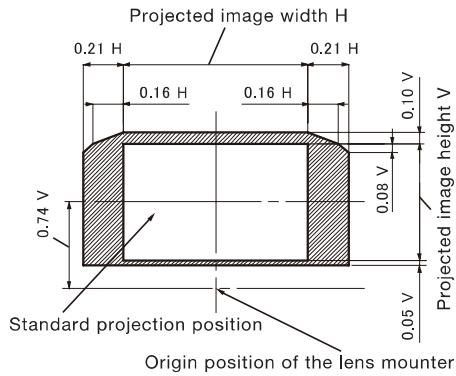

ET-D75LE95