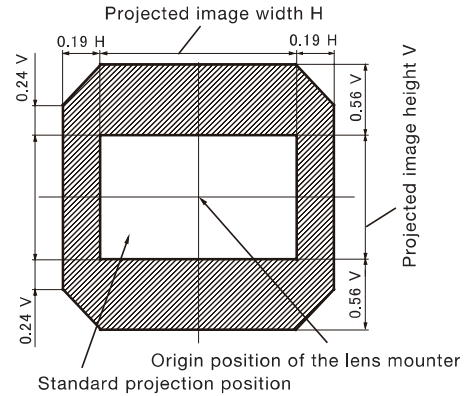

Shift range

Optical axis shift function allows to shift the position of a projected image as shown below.

ET-D3LEW60, ET-D75LE6

NOTE: Because the ET-D3LEW50 is a fixed short-throw lens, the lens shift function cannot be used with it.

Installable angle

Install the projector at an angle within the range shown below.

FULL 360-degree projection

Vertical 360-deg.