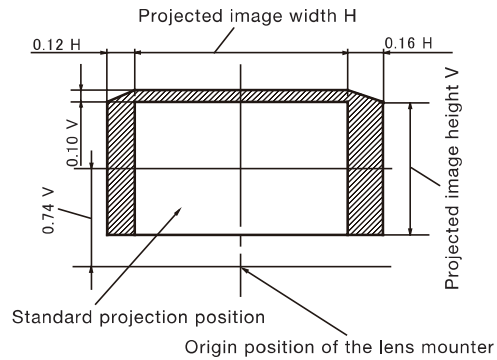

ET-D75LE90

NOTE: Because the ET-D3LEW50 is a fixed short-throw lens, the lens shift function cannot be used with it.

Installable angle

Install the projector at an angle within the range shown below.