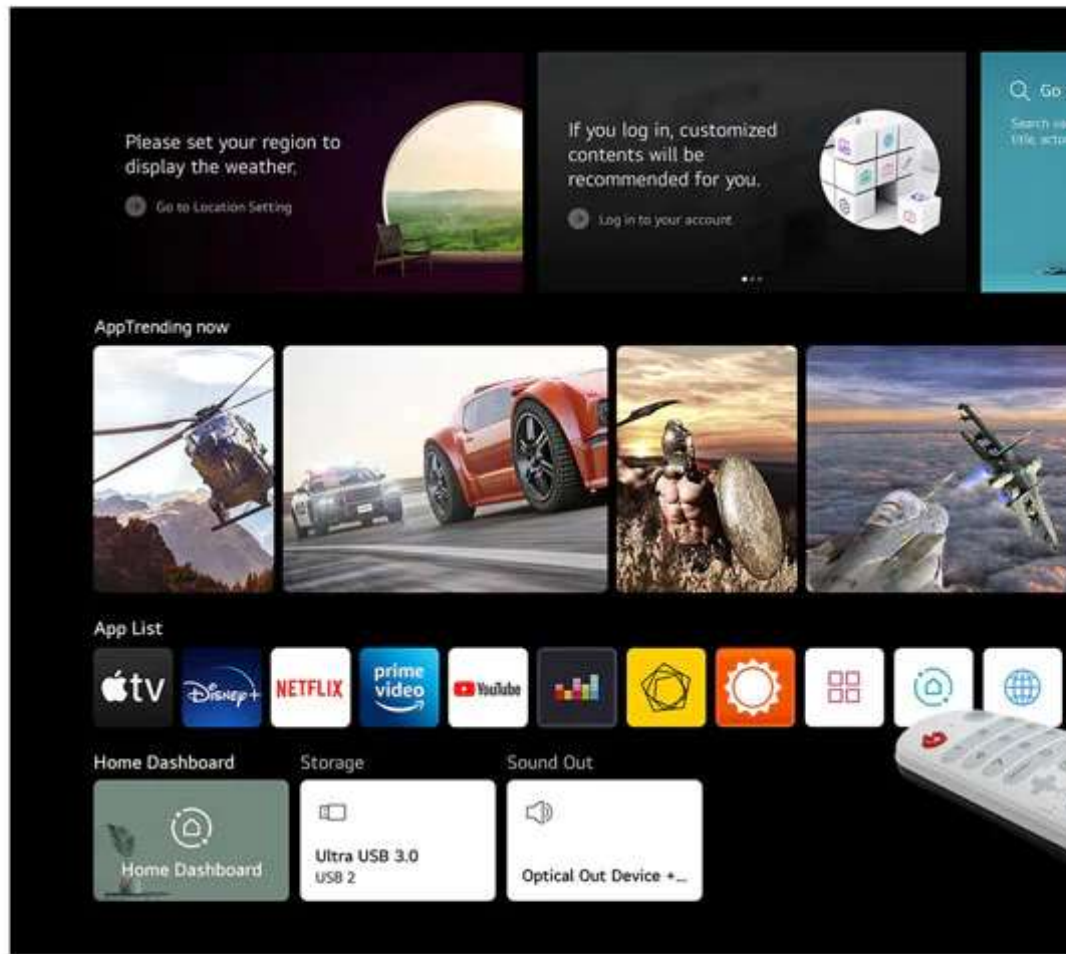

*Dramatization for illustrative purposes only.

*Simulated image.

*Internet connection and subscription to streaming services are required.

Rich, Realistic Audio

Hear the action from all sides to feel like you're in a true theater. 2.2 Ch 40W Surround creates a surround-sound experience for total immersion, no extra speakers