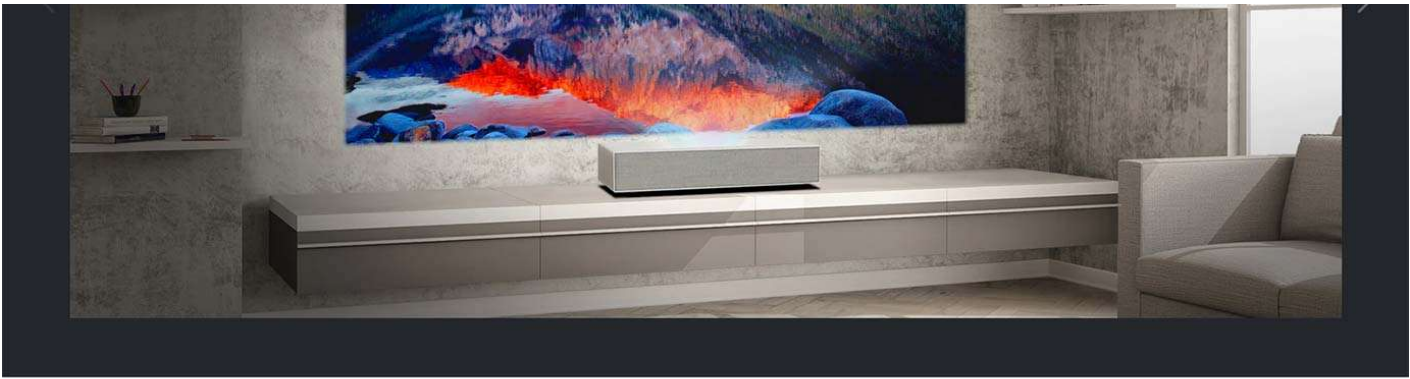

2,700 ANSI Lumens Brightness

No Need to Close the Blackout Curtains

2,700 ANSI Lumens result in gentle light, producing clear images in an indoor environment without any harsh brightness.

Conventional

HU85LG

Conventional

HDR

HDR 10 with Dynamic Tone Mapping

Faithful to The Original Picture

Previously, HDR Tone Mapping delivers identical picture quality as the average of full frames. As The HU85L adopts HDR10 with Dynamic tone mapping, on a frame by frame basis, it can deliver optimized picture quality each frame.