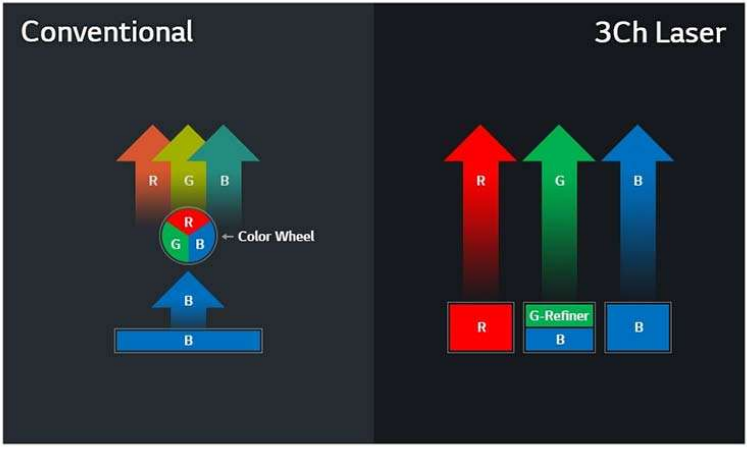

4K UHD with 8.3 Megapixels Realistic 4K Picture Quality

With an incredible 8.3 million pixels(3840 x 2160) utilizing XPR* technology, HU85L delivers impeccable precision and detail at four times the resolution of Full HD.

FHD with 4 Mega Pixels

4K UHD with 8.3 Mega Pixels

*XPR Technology is based on Texas Instruments' 4K/UHD DLP technology that helps projectors to achieve true 4K resolution with 8.3 million pixels.

3Ch Laser Ultimate Color Accuracy

3Ch Laser technology with the addition of a red laser light source to a typical blue laser, supports wider color coverage Rec.709 and DCI, can ensure incredible color reproduction performances up to 12 bit color processing.

3Ch Laser with Wheel-less Tech

HU85L with 3Channel laser, uses RGB separate primary colors, can express ultimate vivid picture without color loss compared to conventional projectors (DLP, Laser and Dual Laser) that use color-wheel and reflect colors from one color light.