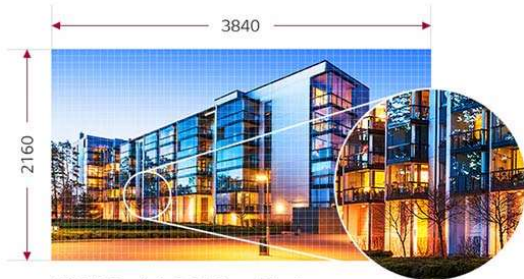

4K UHD with 8.3 Mega Pixels