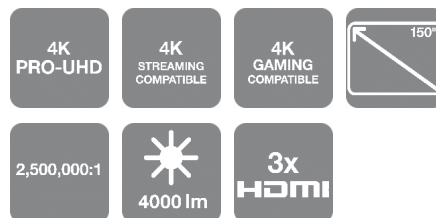

EH-LS800W

DATASHEET / BROCHURE

This 4K PRO-UHD¹ 150" Smart laser projection TV, part of the new EpiqVision Ultra range, comes with Android TV™ and sound by YAMAHA.

Open up the possibilities to bigger, more exciting home entertainment, without a TV permanently on the wall. Epson's 4K PRO-UHD¹, super-ultra-short-throw laser projection TV is sleek in design and has Android TV. You can enjoy an 80" image from just 2.3cm away from the wall, with the option to adjust the distance to achieve up to 150", for the ultimate home cinema setting.

The big screen experience

Feel immersed in everything you watch or play with this stylish and affordable 4K PRO-UHD¹ projector which can produce up to a 150" image placed close to the wall. For great gaming - try our new gaming mode with an under 20ms input lag time.

Superior picture quality

With a high brightness of 4,000 lumens and contrast ratio of 2,500,000:1, this 4K PRO-UHD¹, HDR10 projector delivers lifelike content and defined shadow detail. Epson's 3LCD technology means its projectors have up to three times brighter colours, than comparable 1-chip DLP projectors³. With our Epson Setting Assistant app, it's even easier to set up, you can align the image automatically, with just a click of a button.

GENERAL

Power consumption	350 Watt, 217 Watt (economy), 2 Watt (standby)
Heat Dissipation	1,139 BTU/hour (max)
Product dimensions	695 x 341 x 156 mm (Width x Depth x Height)
Product weight	12.3 kg
Noise Level	Normal: 32 dB (A) - Economy: 19 dB (A)
Loudspeaker	20 Watt, Stereo: Stereo
Room Type / Application	4K Gaming, 4K Streaming, Home Cinema, Sports, TV & Box sets