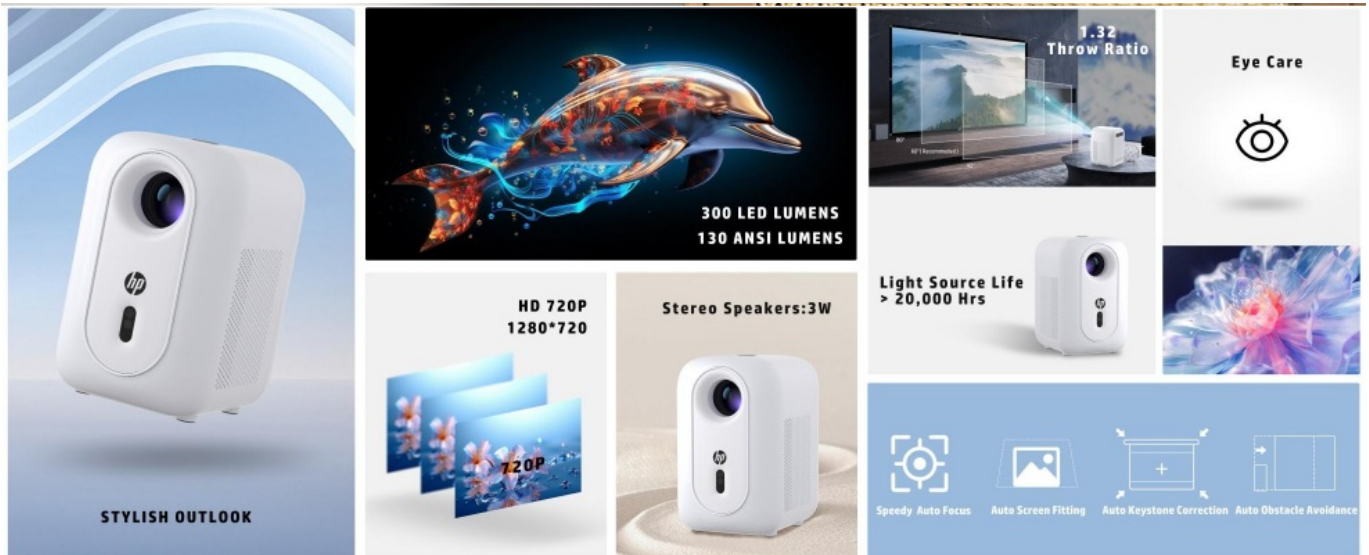

FEATURES

- **Speedy Auto Focus**

Speedy deliver the clearest image at any distance and on any projection surface

- **Auto Keystone Correction**

- $\pm 30^\circ$ horizontal tilt correction;
- $\pm 30^\circ$ vertical tilt correction