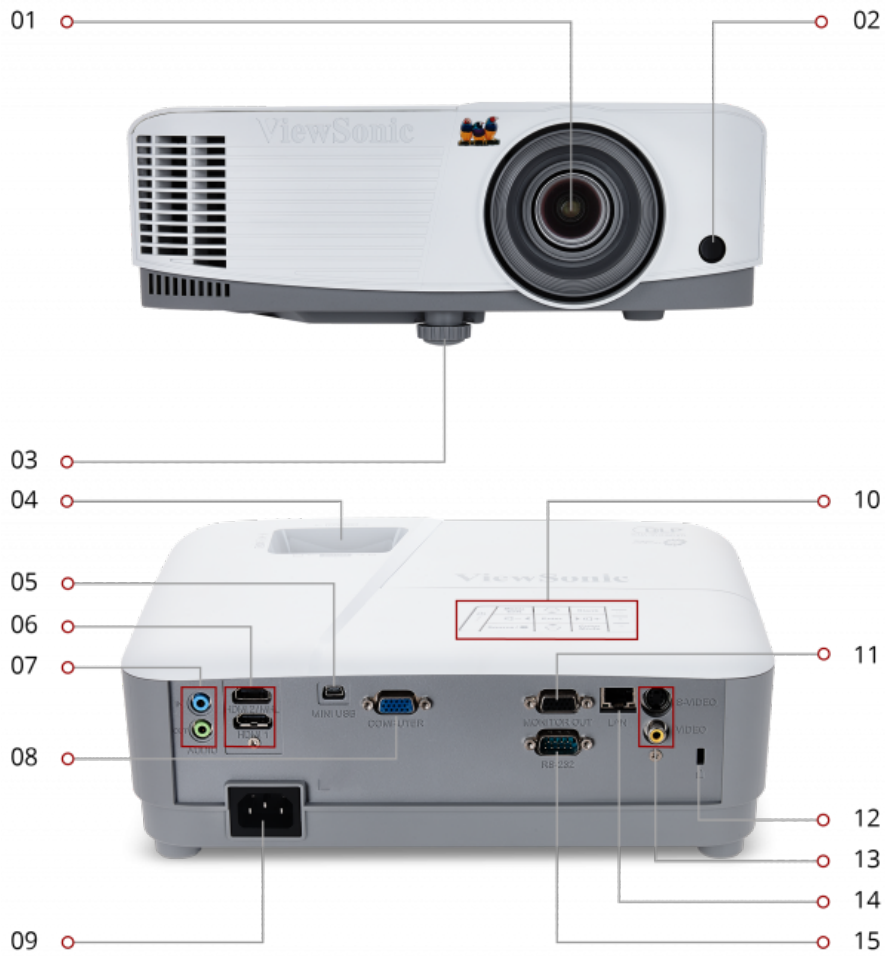

RESOLUTION 1024 x 768	THROW RATIO 1.96~2.15
THROW DISTANCE 3.90 - 43.01 ft / 1.19 - 13.11 m	BRIGHTNESS (LUMENS) 4,000 ANSI

DISPLAY	
TYPE DLP Lamp	RESOLUTION TYPE XGA (1024x768)
RESOLUTION 1024 x 768	BRIGHTNESS (LUMENS) 4,000 ANSI
DISPLAY SIZE (IN.) 30 - 300 in. / 0.76 - 7.62 m	THROW DISTANCE 3.90 - 43.01 ft / 1.19 - 13.11 m
THROW RATIO 1.96~2.15	KEystone Vertical (+/- 40°)
LENS 1.1x optical zoom	LIGHT SOURCE (WATT) 240
LIGHT SOURCE LIFE, NORMAL (HOURS) 4000	LIGHT SOURCE LIFE, DYNAMIC ECO-MODE (HOURS) 15000
COLOR DEPTH 1.07B Color (R/G/B 10bit)	DYNAMIC CONTRAST RATIO 22,000:1
ASPECT RATIO 16:10	

VIDEO SIGNAL	
FREQUENCY HORIZONTAL 15k~102kHz	FREQUENCY VERTICAL 23~120Hz

COMPATIBILITY	
PC RESOLUTION (MAX) 1920 x 1080	MAC® RESOLUTION (MAX) 1920 x 1080

CONNECTOR	
ETHERNET LAN (RJ45) 1	3.5MM AUDIO OUT 1
3.5MM AUDIO IN 1	CONTROL (RS232) 1
HDMI 1	HDMI MHL 1
VGA IN 1	VGA OUT 1
COMPOSITE RCA VIDEO IN 1	S-VIDEO IN 1
MINI USB 1	

DIMENSIONS
11.57 x 8.58 x 4.33 in / 294 x 218 x 110 mm

Projection lens IR remote sensor Elevation foot Focus / zoom rings USB type Mini B HDMI x2 (x1 MHL)
 Audio In/Out VGA AC In Control Panel Monitor Out Kensington® Lock Slot Video/S-Video In LAN (RJ45)