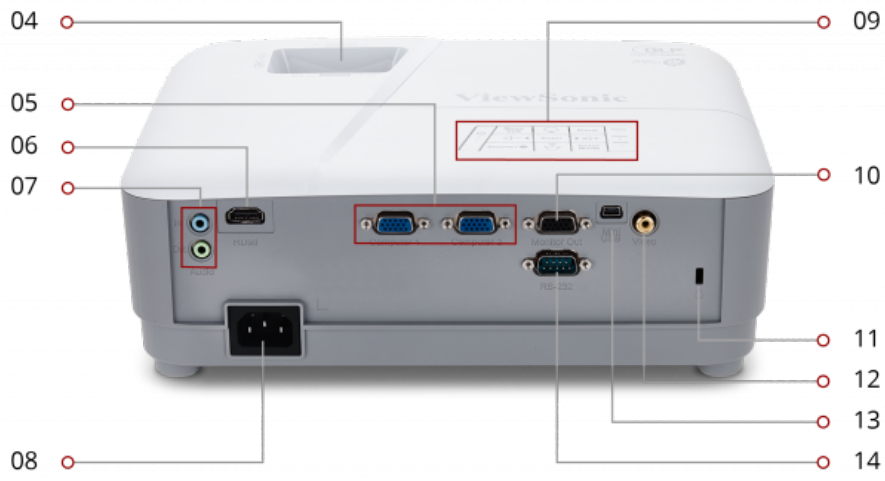

DIMENSIONS (METRIC) (WXHxD)	
PACKAGING (MM) 365 x 188 x 300	PHYSICAL (MM) 294 x 110 x 218

GENERAL	
REGULATIONS FCC (including ICES003), cTUVus, NOM, TUV-Rheinland S Mark	PACKAGE CONTENTS PA503W projector, power cable, VGA cable, laser remote control with batteries, Quick Start Guide
WARRANTY Three-year limited warranty on parts and labor, 1-year limited warranty on lamp, 1st year free Express Exchange® service. (One year Express Exchange Service requires product registration).	RECYCLE/DISPOSAL Please dispose of in accordance with local, state or federal laws.

DIMENSIONS

11.57x 8.58 x 4.33 in / 294 x 218 x 110 mm

Projection lens IR remote sensor Elevation foot Focus / zoom rings VGA x2 HDMI Audio In/Out AC In
 Control Panel Monitor Out Kensington® Lock Slot Video In USB type Mini B RS232