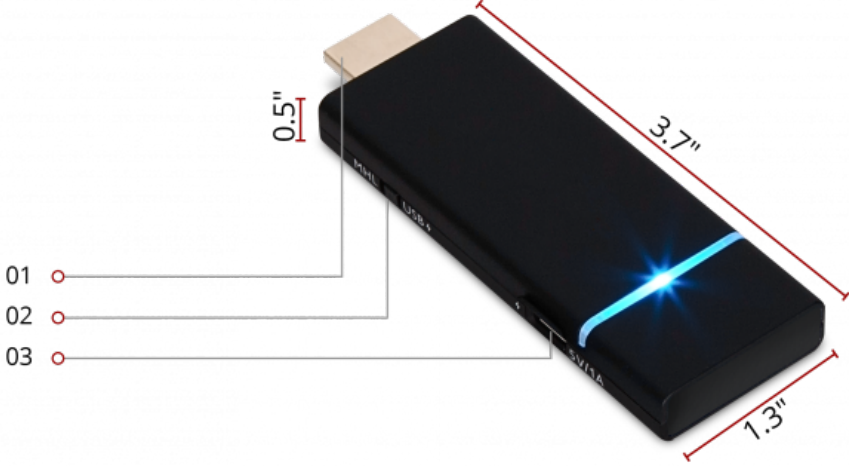

WIRELESS CONNECTIVITY N/A	FREQUENCY BAND 2.4GHz
FLASH MEMORY N/A	CPU PROCESSOR TYPE Action Micro AM8251

CPU PROCESSOR TYPE Action Micro AM8251	WIRELESS CONNECTIVITY N/A
FREQUENCY BAND 2.4GHz	DATA TRANSFER 150Mbps (max) @ 20MHz Channel / 300Mbps (max) @ 40MHz Channel
RESOLUTION 1080P, 720P, 480P	POWER 5V DC, 1A
CONTROLS AutoProject App (iOS / Android)	FLASH MEMORY N/A
CONNECTORS N/A	SUPPORTED OS N/A

GENERAL	
REGULATIONS FCC-B, CE, ErP, RoHS	RECYCLE/DISPOSAL Please dispose of in accordance with local, state or federal laws.

DIMENSIONS (IMPERIAL) (WXHxD)	
PHYSICAL (IN.) 3.7 x 0.5 x 1.3	

DIMENSIONS (METRIC) (WXHxD)	
PHYSICAL (MM) 94.3 x 12.5 x 32.3	

WEIGHT (METRIC)	
NET (KG) 0.03	GROSS (KG) 0.1

WEIGHT (IMPERIAL)	
NET (LBS) 0.1	GROSS (LBS) 0.2

DIMENSIONS

3.7 x 0.5 x 1.3 in / 94.3 x 12.5 x 32.3 mm

Power LED Micro USB (Power only) HDMI Out